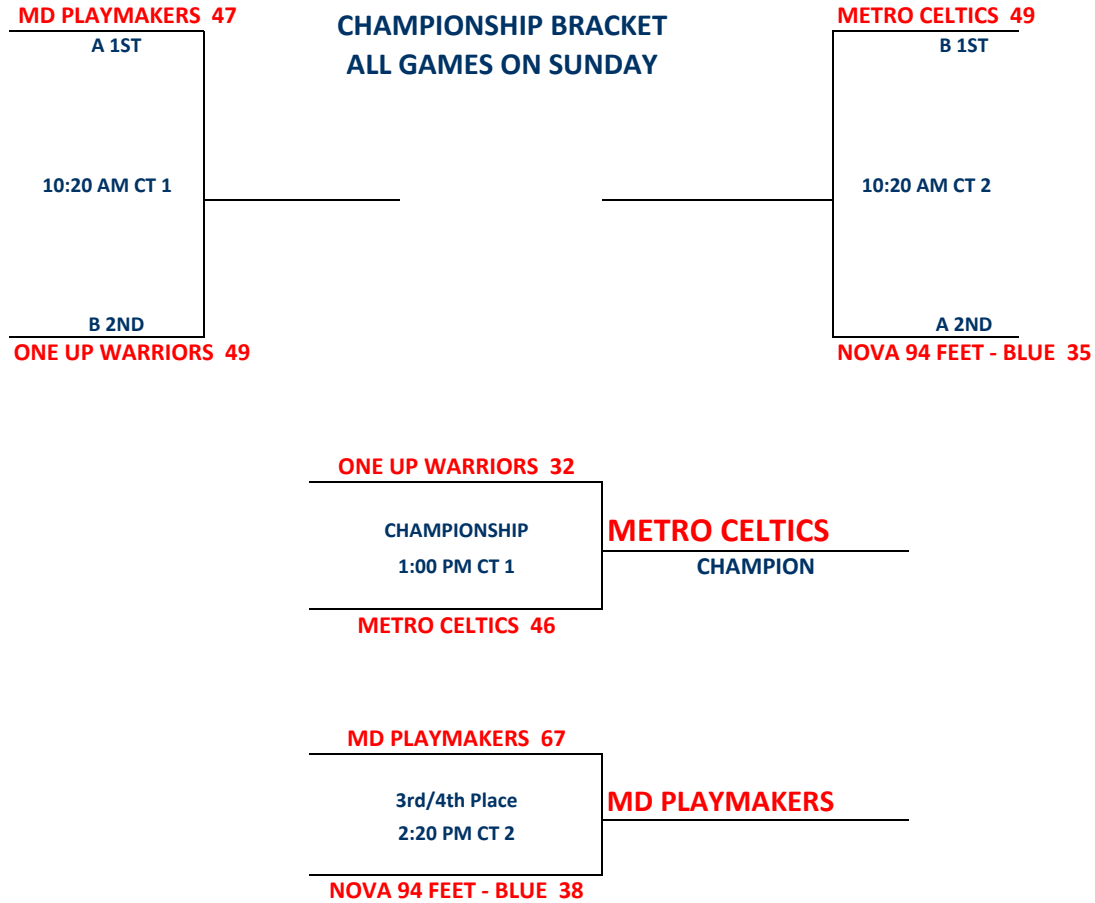

1) Teams listed first in the pool are considered the HOME teams.

2) The team listed on the top of the bracket is considered the HOME team.