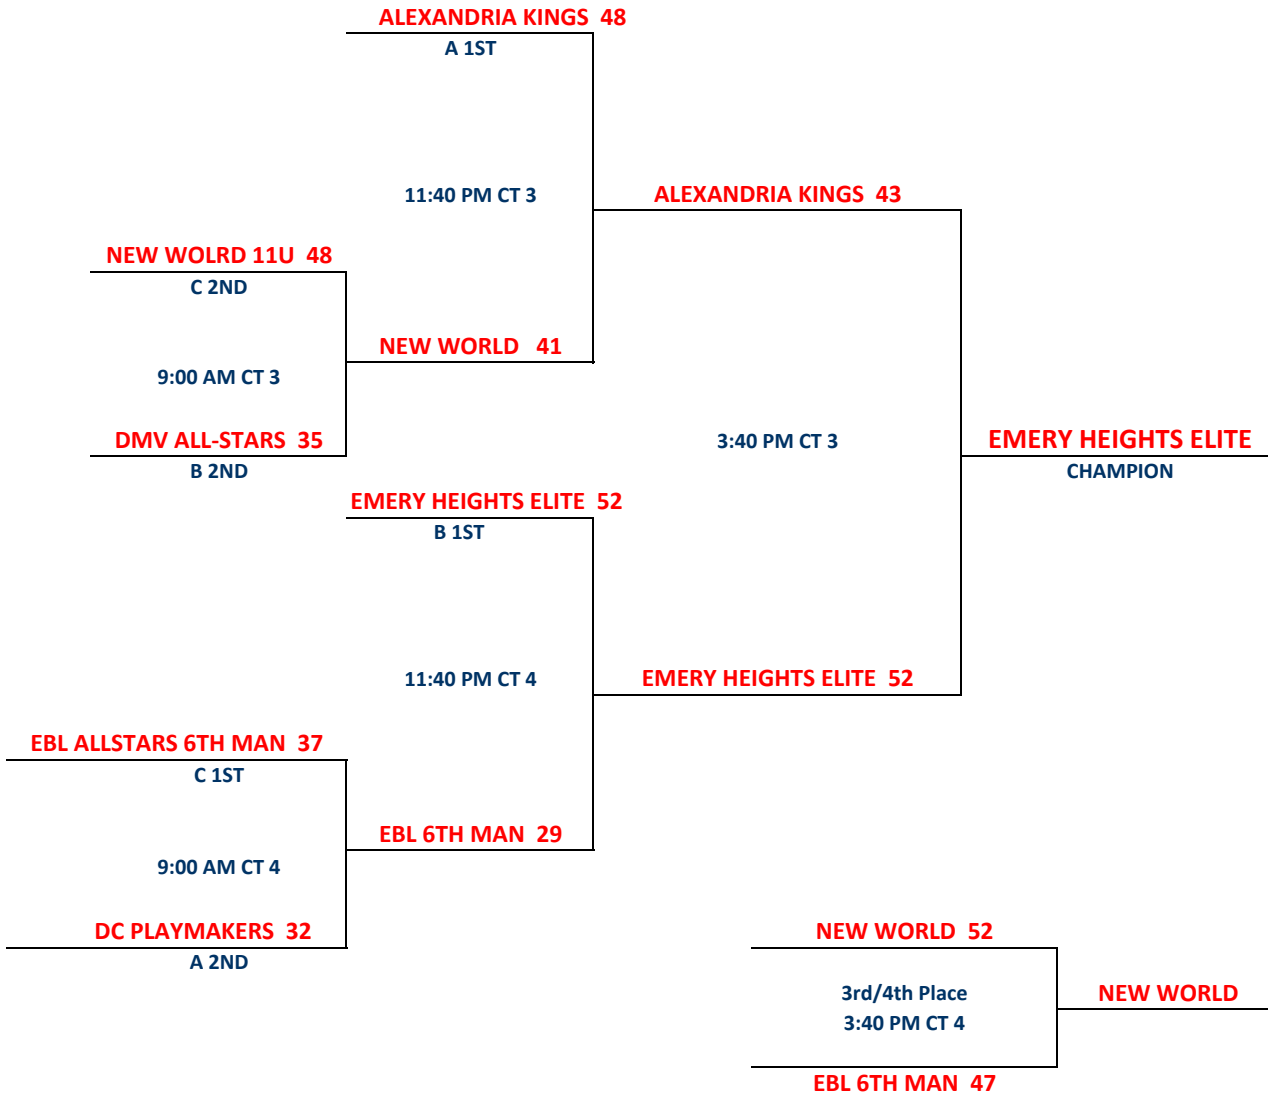

FAIRFAX STARS

3RD POOL C

SUN 1:00 PM CT 4

NEW WORLD BLUE

3RD A/B WINNER

1) Teams listed first in the pool are considered the HOME teams.

2) The team listed on the top of the bracket is considered the HOME team.

**CHAMPIONSHIP BRACKET**  
**ALL GAMES ON SUNDAY**

1) Teams listed first in the pool are considered the HOME teams.

2) The team listed on the top of the bracket is considered the HOME team.

2016 PVAU 13U  
DIVISION 3 DQT  
Version 1