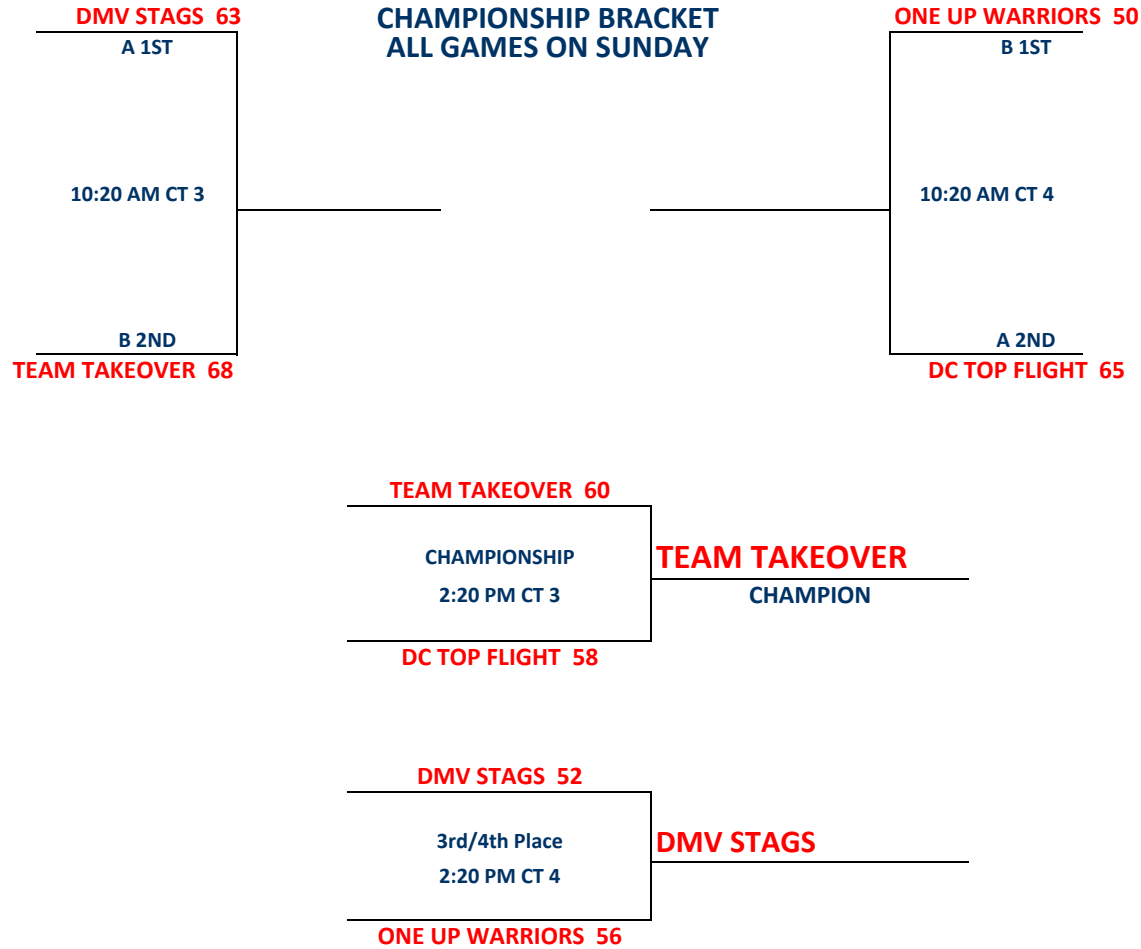

1) Teams listed first in the pool are considered the HOME teams.

2) The team listed on the top of the bracket is considered the HOME team.

Sites:  
3 = Gwynn Park Main Gym  
4 = Gwynn Park Aux

**2016 PVAU 13U**  
**DIVISION 3 DQT**  
**Version 1**