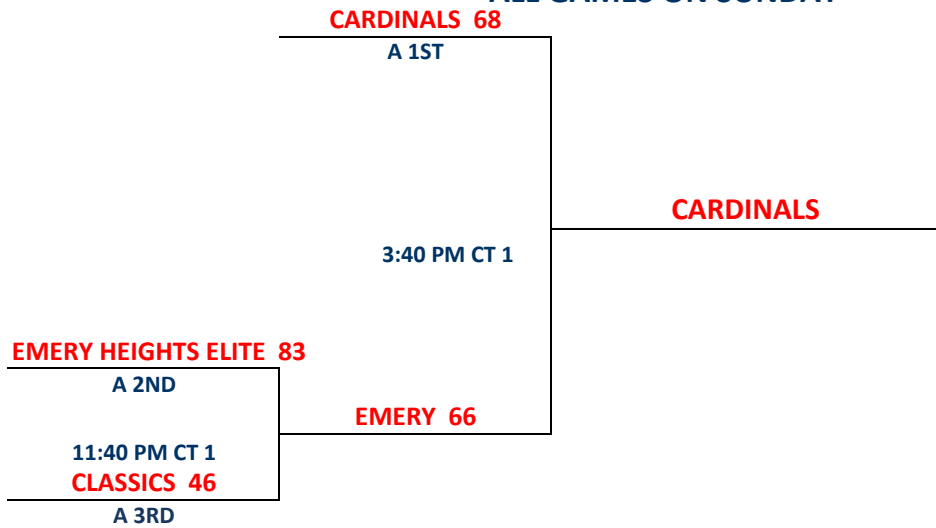

1) Teams listed first in the pool are considered the HOME teams.

2) The team listed on the top of the bracket is considered the HOME team.

Sites:  
3 = Gwynn Park Main Gym  
4 = Gwynn Park Aux

**2016 PVAU 13U**  
**DIVISION 3 DQT**  
**Version 1**

1) Teams listed first in the pool are considered the HOME teams.

2) The team listed on the top of the bracket is considered the HOME team.

**Pool A**

W	L	A1	EMERY HEIGHTS ELITE	2
I	I	A2	CLASSICS	3
	II	A3	CARDINALS	1
II				

Friday	Time	Court	Results
A3 vs A1	8:50 PM	1 A3	<u>68</u> A1 <u>52</u>

Saturday	Time	Court	Results
A1 vs A2	10:20 AM	1 A1	<u>66</u> A2 <u>58</u>
A2 vs A3	3:40 PM	1 A2	<u>46</u> A3 <u>64</u>

**CHAMPIONSHIP BRACKET**  
**ALL GAMES ON SUNDAY**