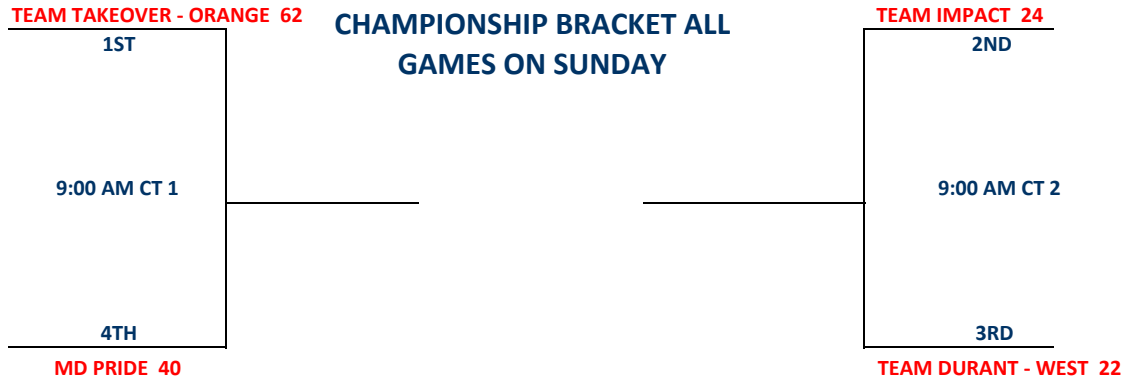

2016 PVAU DIVISION 3 10U DQT

Version 1

Pool A

W	L			
	III	A1	MD PRIDE	4
I	II	A2	TEAM DURANT - WEST	3
III		A3	TEAM TAKEOVER - ORANGE	1
II	I	A4	TEAM IMPACT	2

Friday	Time	Court	Results
A1 vs A4	7:30 PM	2 A1	<u>29</u> A4

1) Teams listed first in the pool are considered the HOME teams.

2) The team listed on the top of the bracket is considered the HOME team.

Sites:  
 1 = Potomac High Main Gym  
 2 = Potomac High Aux Gym